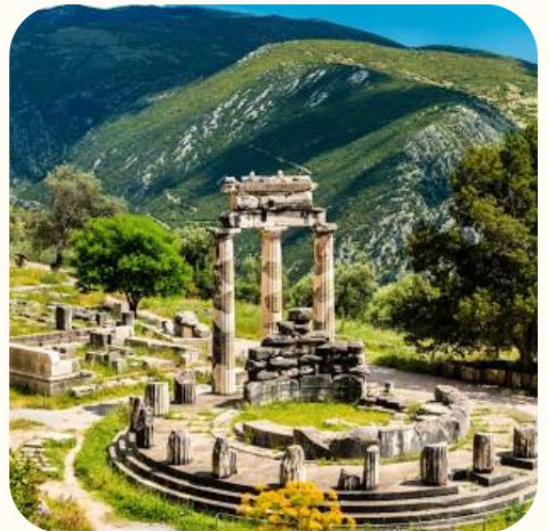

OFFICIAL BRANCH OF
REOC UK

2025 REOC NATIONAL RALLY GREECE

We are excited to invite you to our upcoming Royal Enfield Greek Rally, where we organize an amazing 3-day event including many activities and connect RE owners around the world!

EVENT HIGHLIGHTS

DAILY RIDES

Amazing organized rides to Delphi, the picturesque town lying on the slopes of Mount Parnassus high above the Gulf of Corinth, is one of the most famous historic sites in Greece.

VISIT TO ARCHAEOLOGICAL SITES

Organized tour to the pan-Hellenic sanctuary of Delphi, where the oracle of Apollo spoke, was the site of the omphalos, the 'navel of the world'

REOC PRESENTATIONS

Some very special guests will present their Royal Enfield travels and adventures around the world!

ROCK AND ROLL NIGHT

Saturday night get ready to dance rock n' roll!
A unique DJ set with music of the 50's,60's and 70's

DELICIOUS FOOD

You will taste Greek traditional local food during the days of the rally with set menus and vegetarian options!

**REGISTER
NOW!**

30-2
MAY JUNE

**CHRISSA
CAMPING ROOMS
& BUNGALOWS**

CHRISSO, DELPHI
330 54, GREECE

More Information/accommodation
www.reocgreece@gmail.com